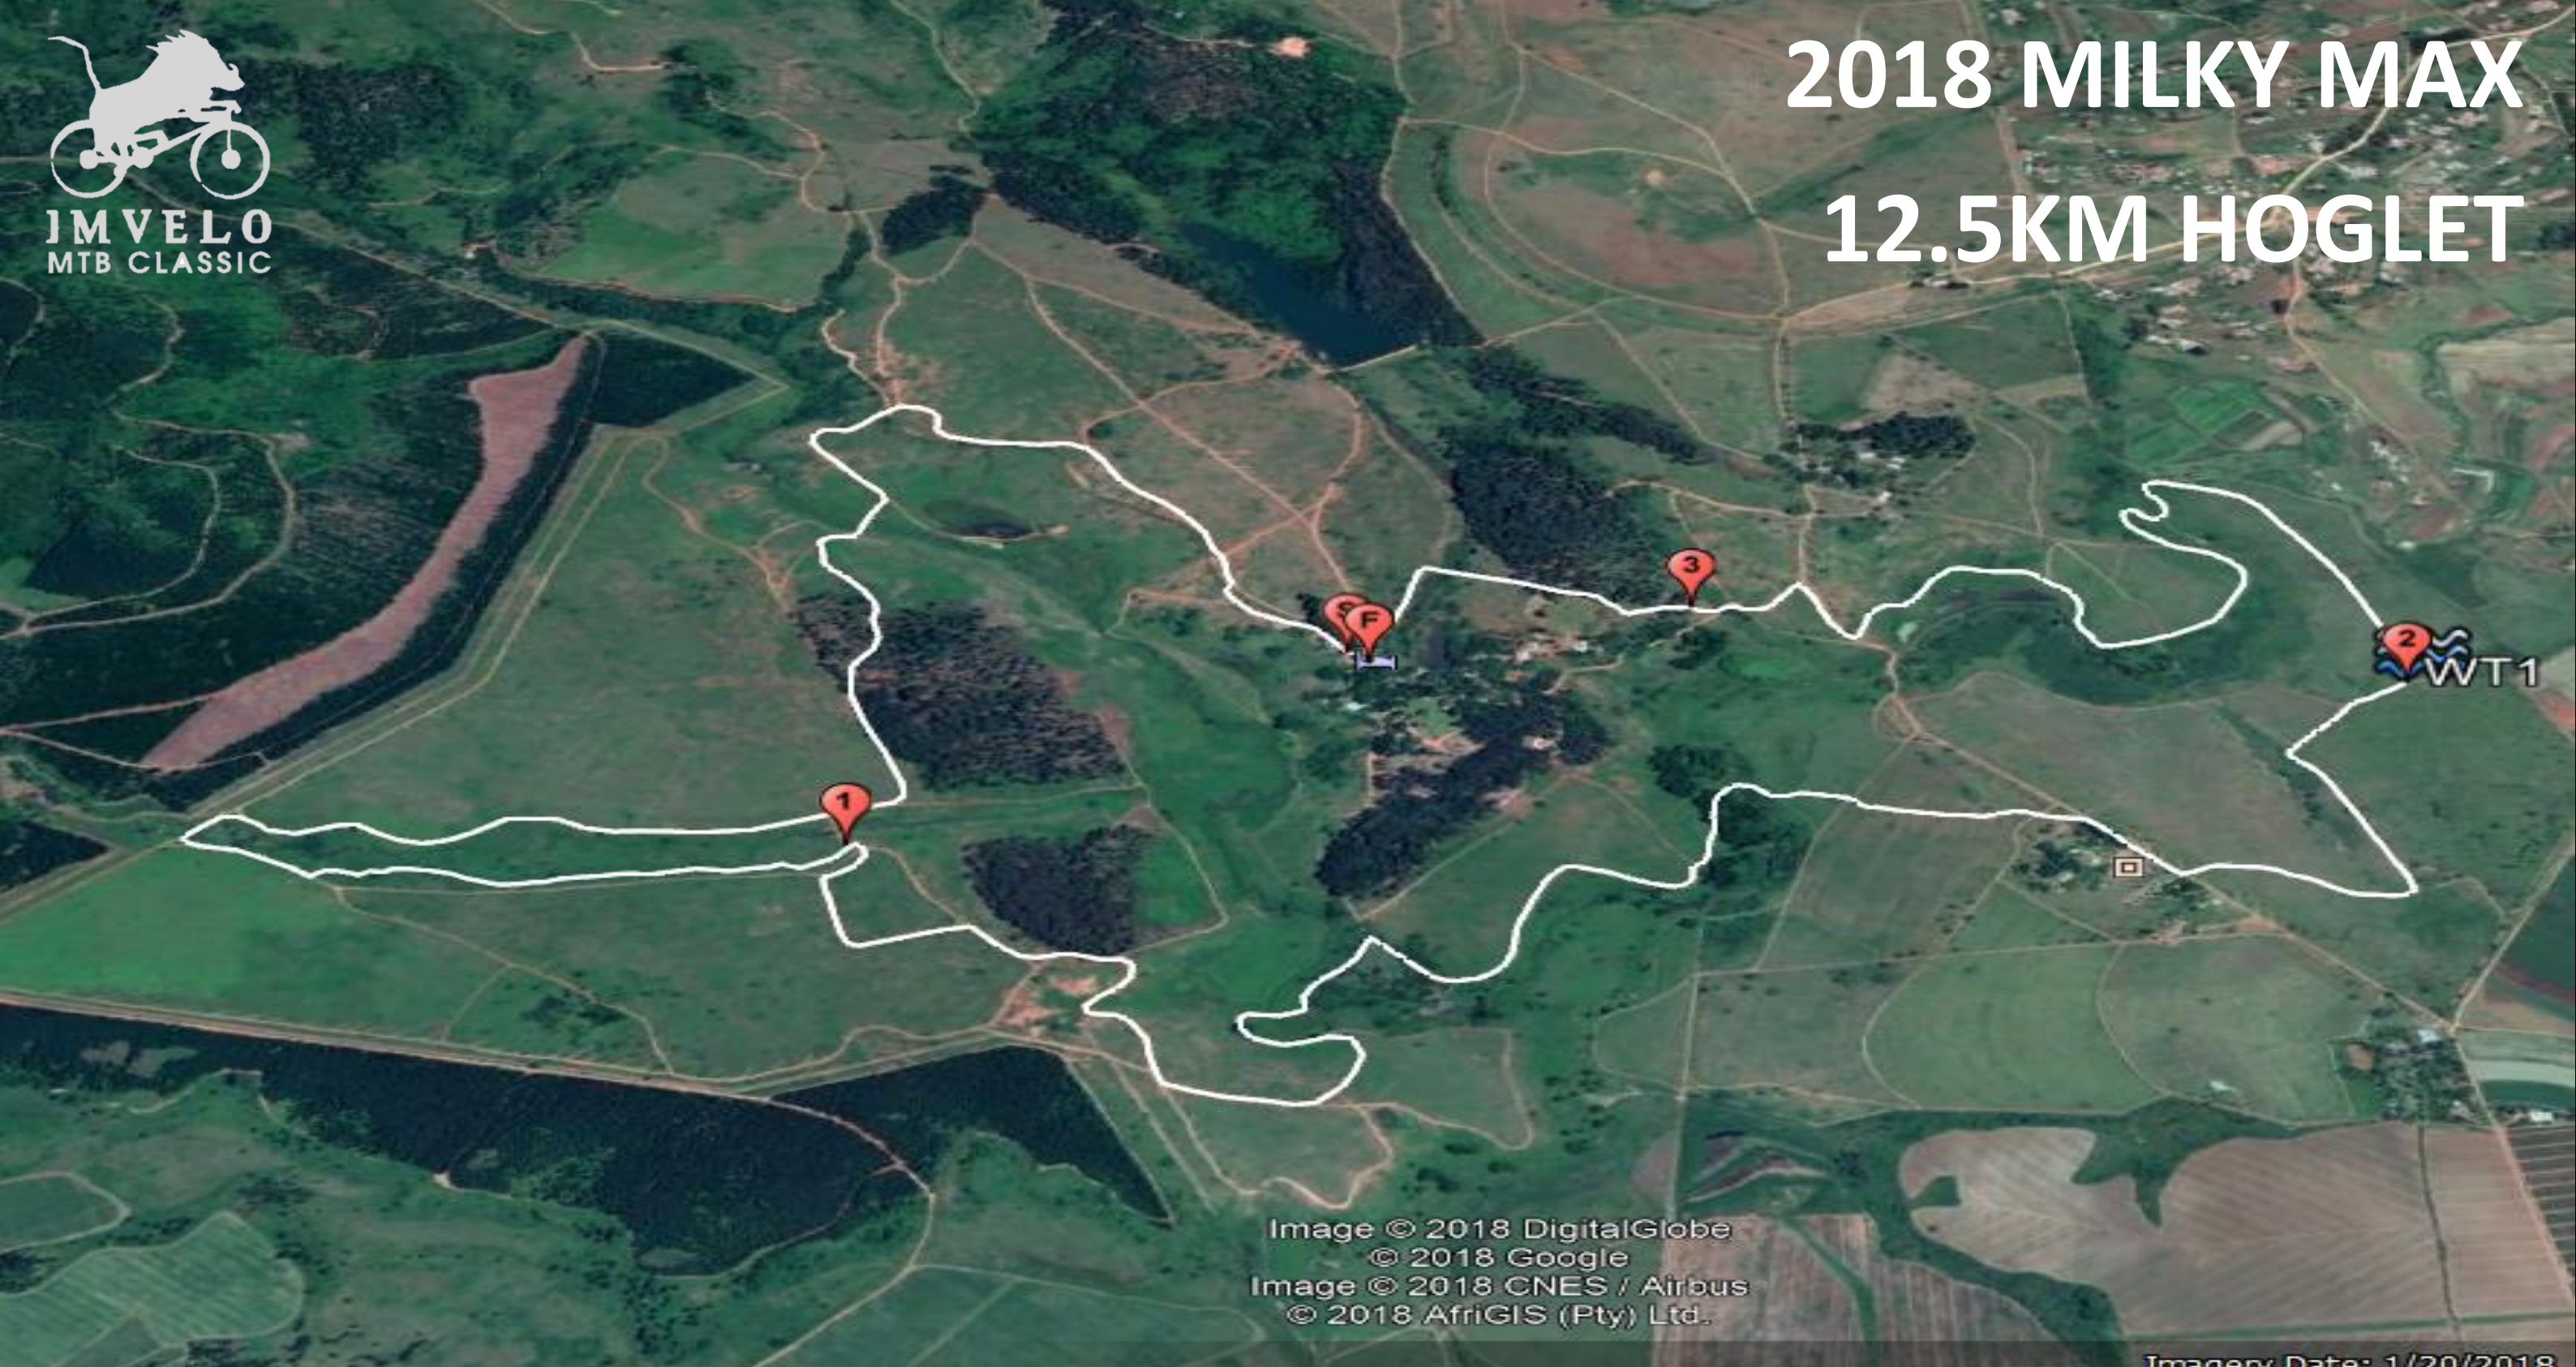

2018 MILKY MAX 12.5KM HOGLET

Image © 2018 DigitalGlobe
© 2018 Google
Image © 2018 CNES / Airbus
© 2018 AfriGIS (Pty) Ltd.

Imagery Date: 1/20/2018