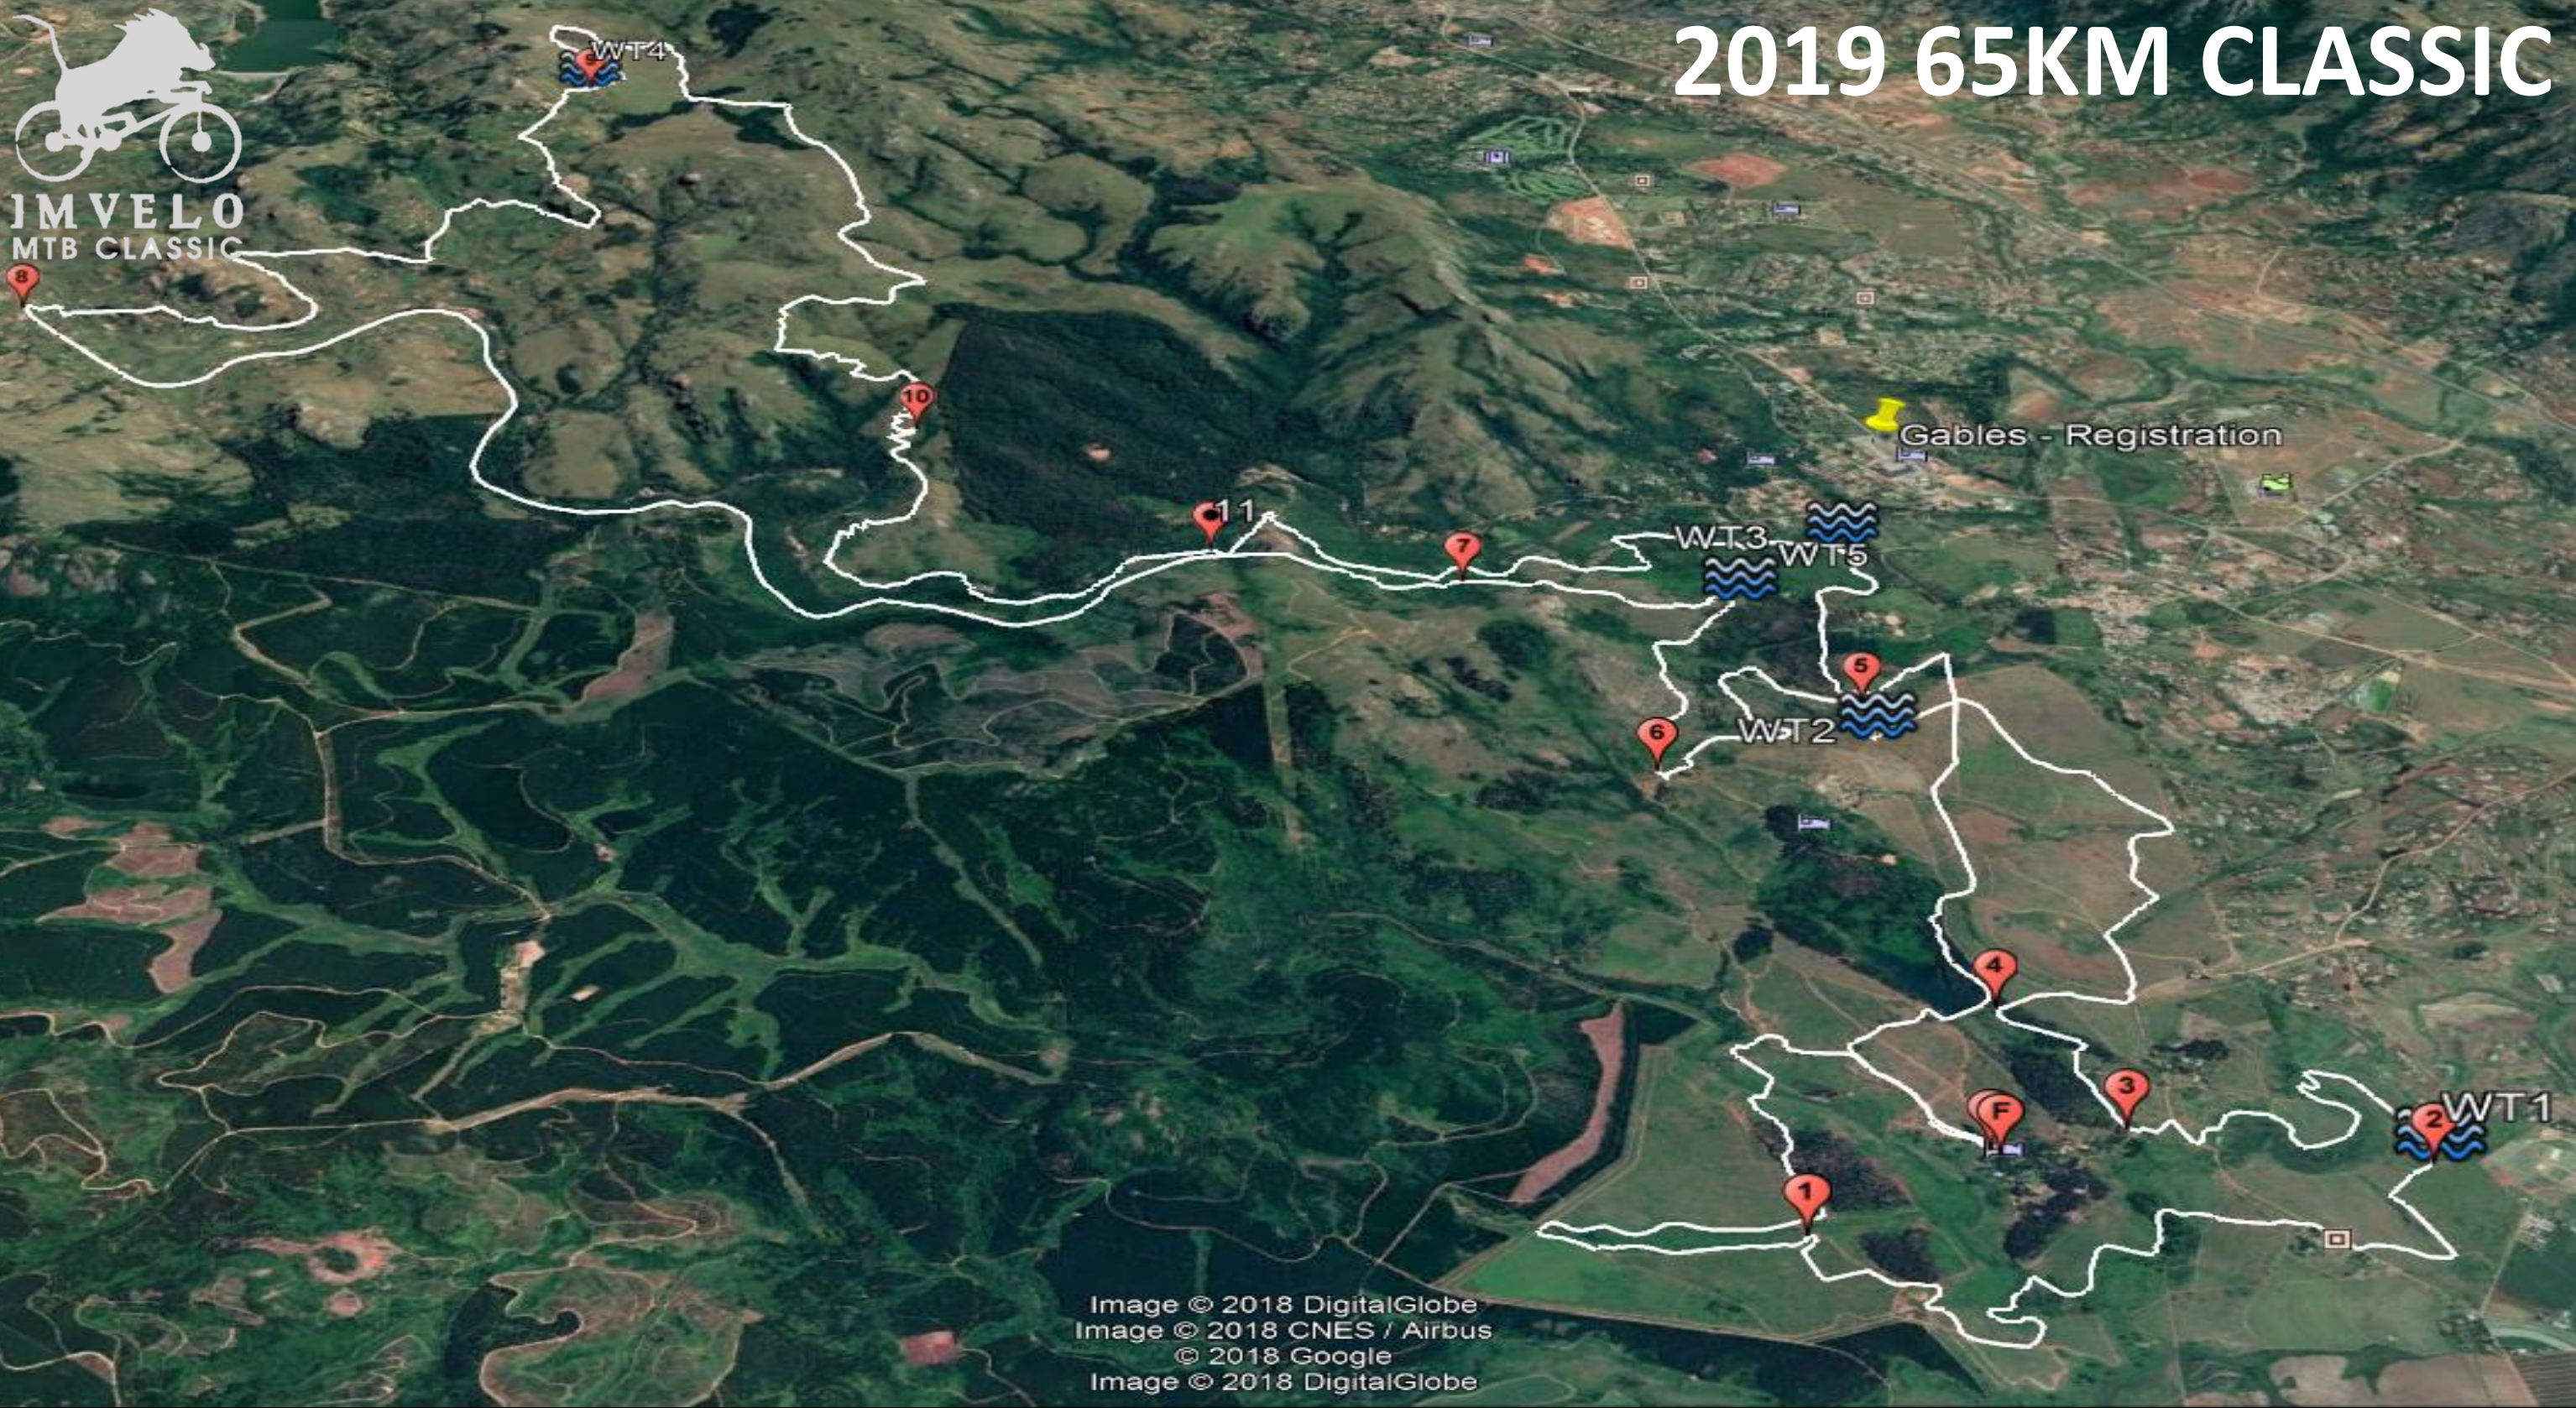

# 2019 65KM CLASSIC

IMVELO  
MTB CLASSIC

Image © 2018 DigitalGlobe  
Image © 2018 CNES / Airbus  
© 2018 Google  
Image © 2018 DigitalGlobe

Graph: Min, Avg, Max Elevation: 671, 875, 1275 m  
Range Totals: Distance: 63.8 km Elev Gain/Loss: 1738 m, -1737 m Max Slope: 35.1%, -30.5% Avg Slope: 4.0%, -4.6%