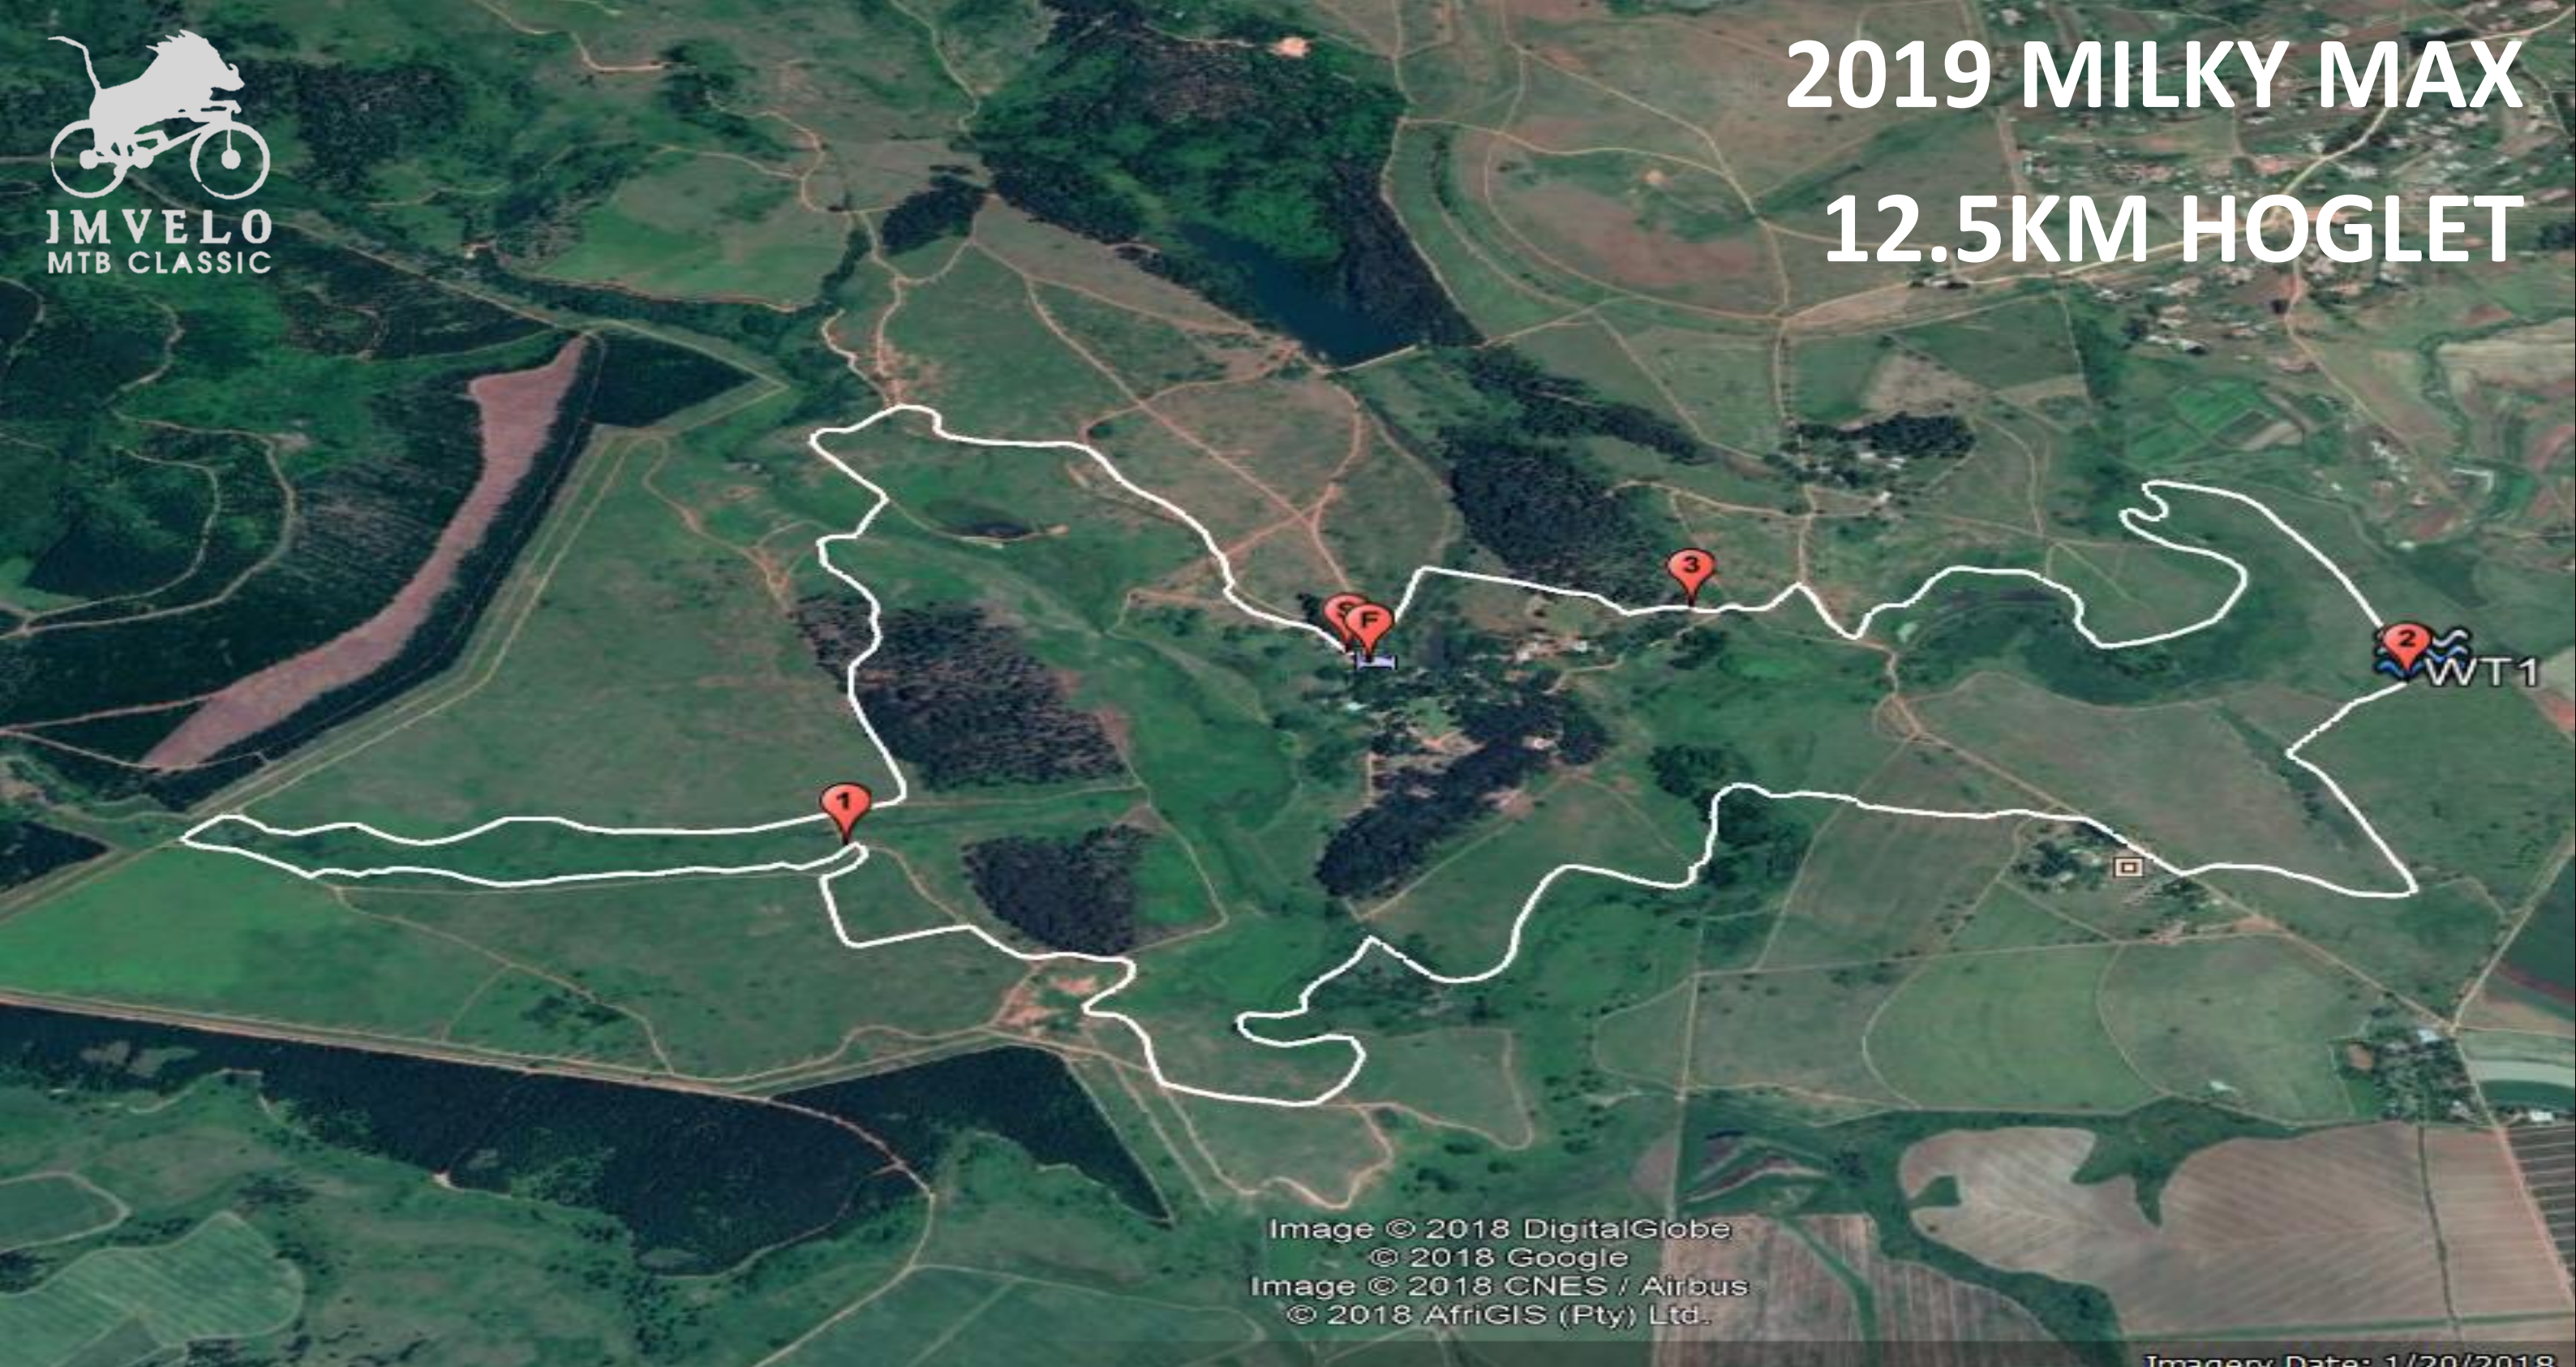

# 2019 MILKY MAX 12.5KM HOGLET

Image © 2018 DigitalGlobe  
© 2018 Google  
Image © 2018 CNES / Airbus  
© 2018 AfriGIS (Pty) Ltd.

Imagery Date: 1/20/2018