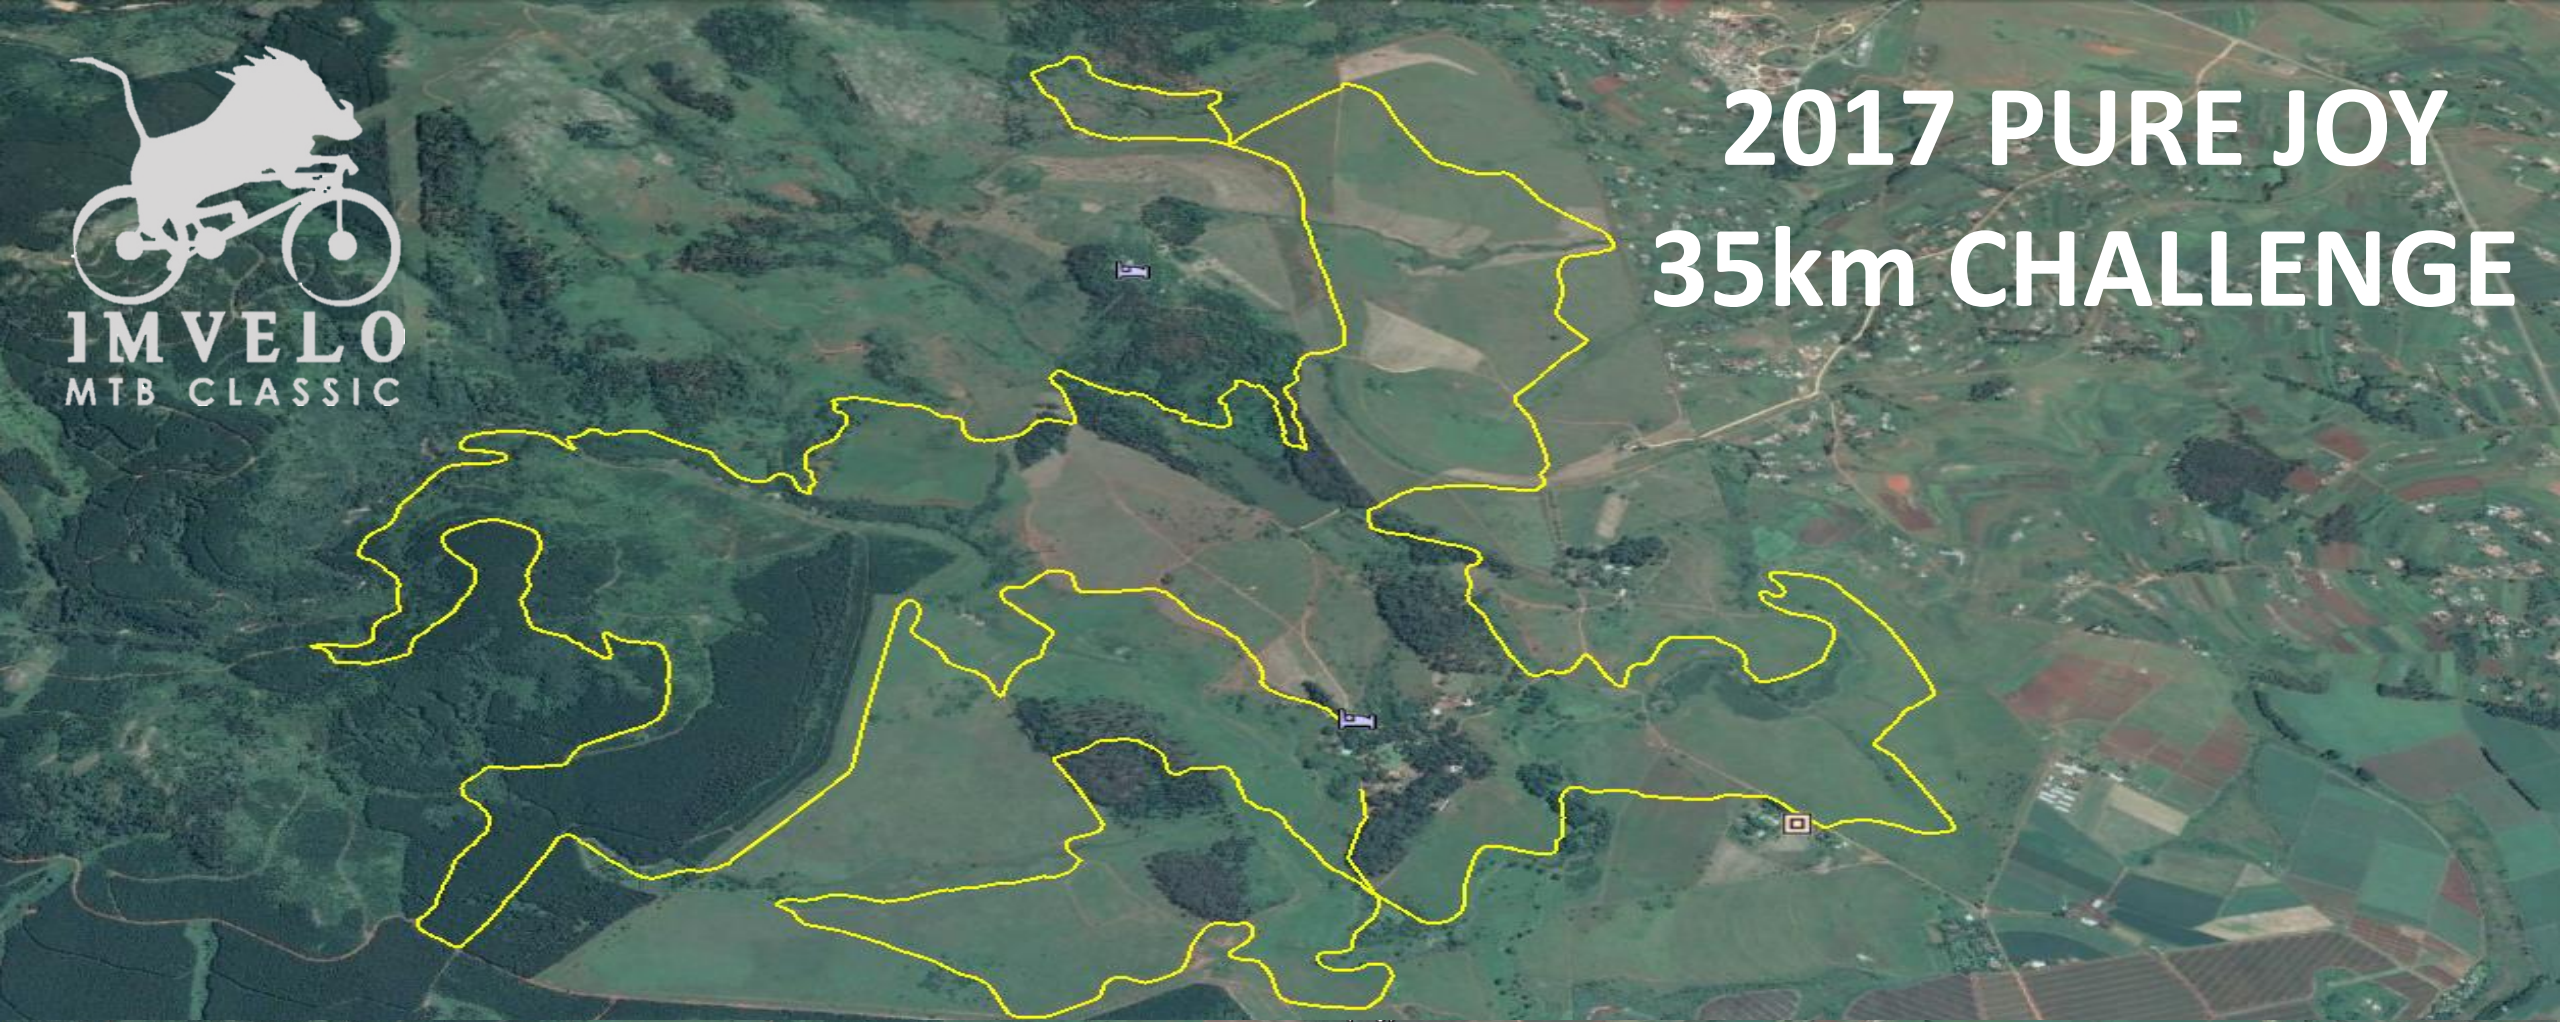

2017 PURE JOY 35km CHALLENGE

Graph: Min, Avg, Max Elevation: 671, 738, 902 m

Range Totals: Distance: 34.3 km Elevation Gain/Loss: 675 m, -667 m Max Slope: 20.3%, -14.1% Avg Slope: 3.5%, -3.6%